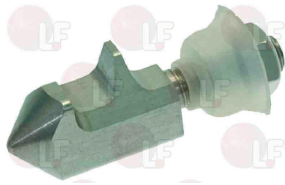

Suitable for:

3242219 DOOR HANDLE PUSH-BUTTON
for CONVECTION OVEN new series

LAINOX R50004050

LAINOX R69031190

3242105 DOOR HANDLE SHAFT
for OVEN

LAINOX R58003240

3242092 DOOR HANDLE SPRING \varnothing 11.5x50 mm
for OVEN

LAINOX R61620041

3242409 DOUBLE STRIKE M8x1 FOR DOOR HANDLE
overall length 54.5 mm
for OVEN

LAINOX R69010270

3242220 LOCKING WITHOUT CHROM.KEY LOCK ERGO 6188
RAHRBACH - distance between holes 150 mm
base length 185.5x23.5x33.2h mm
for INOXTREND OVEN WBE4E-SCA4/5E00-SDA4/5E00
SDA4/5EM00-SUA4/5E00-SUTA4/5E00
for ZANUSSI OVEN FVE3