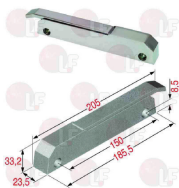

LAINOX R61620041

3242409 DOUBLE STRIKE M8x1 FOR DOOR HANDLE
overall length 54.5 mm
for OVEN

LAINOX R69010270

3242220 LOCKING WITHOUT CHROM.KEY LOCK ERGO 6188
RAHRBACH - distance between holes 150 mm
base length 185.5x23.5x33.2h mm
for INOXTREND OVEN WBE4E-SCA4/5E00-SDA4/5E00
SDA4/5EM00-SUA4/5E00-SUTA4/5E00
for ZANUSSI OVEN FVE3