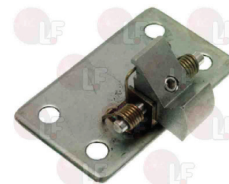

3242223 STRIKE WITH FLANGE FOR DOOR HANDLE

for OVEN